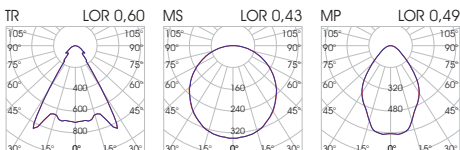

* Available in other colours upon request.

** The LED density of these ribbons is low thus, the homogeneity of lighting surface of Milky type luminaire will be affected.

*** Length without end caps for seamless installation (Add 10mm for each end cap).

Ordering Code Example: OUTLINER 20RCS-AN-RGB60-17W120-MP-24