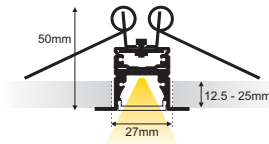

Seamless

STANDARD

Dimensions:

for Monochromatic, Tunable White:
39x54.6/87.9/ 104.6/121.3/154.6/204.6cm
Cutting Hole:
27x53.6/86.9/103.6/120.3/153.6/203.6cm

for RGBWW-RGBCW 84LED/m:
39x54.6/90.3/ 104.6/126/154.6/204.6cm
Cutting Hole:
27x53.6/89.3/103.6/125/153.6/203.6cm

for RGBWW-RGBCW 60LED/m, RGB 60LED/m, RGB 30LED/m:
39x54.6/84.6/ 104.6/124.6/154.6/204.6cm
Cutting Hole:
27x53.6/83.6/103.6/123.6/153.6/203.6cm

for RGB 96LED/m:
39x54.6/92.1/ 104.6/123.3/154.6/204.6cm
Cutting Hole:
27x53.6/81.1/103.6/122.3/153.6/203.6cm

Note:
Cutting hole must be 10mm shorter than the luminaire length.

SEAMLESS

Dimensions:

for Monochromatic, Tunable White:
39x52.3/88.7/ 102.3/119/152.3/202.3cm
Cutting Hole:
27x51.3/87.7/101.3/118/151.3/201.3cm

for RGB 96LED/m:
39x52.3/89.8/102.3/121/152.3/202.3cm
Cutting Hole:
27x51.3/88.8/101.3/120/151.3/201.3cm

Note:
Cutting hole must be 10mm shorter than the luminaire length.

Connectors

Input cable with IP connectors supplied as extra.