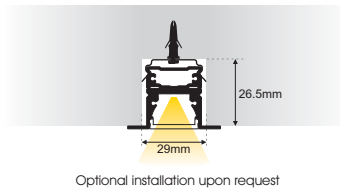

Seamless

STANDARD

Dimensions:

for Monochromatic, Tunable White:
39x54.6/87.9/ 104.6/121.3/154.6/204.6cm
Cutting Hole:
27x53.6/86.9/103.6/120.3/153.6/203.6cm

for RGBWW-RGBCW 84LED/m:
39x54.6/90.3/ 104.6/126/154.6/204.6cm
Cutting Hole:
27x53.6/89.3/103.6/125/153.6/203.6cm

Note:
Cutting hole must be 10mm shorter than the luminaire length.

SEAMLESS

Dimensions:

for Monochromatic, Tunable White:
39x52.3/88.7/ 102.3/119/152.3/202.3cm
Cutting Hole:
27x51.3/87.7/101.3/118/151.3/201.3cm