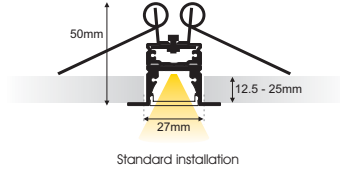

Seamless

STANDARD

Dimensions:

for Monochromatic, Tunable White:
39x54.6/87.9/ 104.6/121.3/154.6/204.6cm
Cutting Hole:
27x53.6/86.9/103.6/120.3/153.6/203.6cm

for RGBWW-RGBCW 84LED/m:
39x54.6/90.3/ 104.6/126/154.6/204.6cm
Cutting Hole:
27x53.6/89.3/103.6/125/153.6/203.6cm

for RGBWW-RGBCW 60LED/m, RGB 60LED/m, RGB 30LED/m:
39x54.6/84.6/ 104.6/124.6/154.6/204.6cm
Cutting Hole:
27x53.6/83.6/103.6/123.6/153.6/203.6cm

for RGB 96LED/m:
39x54.6/92.1/ 104.6/123.3/154.6/204.6cm
Cutting Hole:
27x53.6/81.1/103.6/122.3/153.6/203.6cm

Note:
Cutting hole must be 10mm shorter than the luminaire length.

SEAMLESS

Dimensions:

for Monochromatic, Tunable White:
39x52.3/88.7/ 102.3/119/152.3/202.3cm
Cutting Hole:
27x51.3/87.7/101.3/118/151.3/201.3cm

for RGB 96LED/m:
39x52.3/89.8/102.3/121/152.3/202.3cm
Cutting Hole:
27x51.3/88.8/101.3/120/151.3/201.3cm

Note:
Cutting hole must be 10mm shorter than the luminaire length.

Connectors

Input cable with IP connectors supplied as extra.