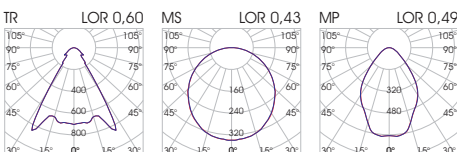

* Available in other colours upon request

** The LED density of these ribbons is low thus, the homogeneity of lighting surface of Milky type luminaire will be affected.

Ordering Code Example: OUTLINER 20RC-AN-RGB60-17W125-MP-24