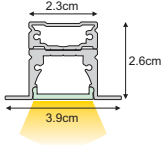

Seamless

STANDARD

Dimensions:

for Monochromatic, Tunable White:
39x54.6/87.9/ 104.6/121.3/154.6/204.6cm
Cutting Hole:
27x53.6/86.9/103.6/120.3/153.6/203.6cm

for RGBWW-RGBCW 84LED/m:
39x54.6/90.3/ 104.6/126/154.6/204.6cm
Cutting Hole:
27x53.6/89.3/103.6/125/153.6/203.6cm

for RGBWW-RGBCW 60LED/m, RGB 60LED/m, RGB 30LED/m:
39x54.6/84.6/ 104.6/124.6/154.6/204.6cm
Cutting Hole:
27x53.6/83.6/103.6/123.6/153.6/203.6cm

for RGB 96LED/m:
39x54.6/92.1/ 104.6/123.3/154.6/204.6cm
Cutting Hole:
27x53.6/81.1/103.6/122.3/153.6/203.6cm

Note:
Cutting hole must be 10mm shorter than the luminaire length.

SEAMLESS

Dimensions:

for Monochromatic, Tunable White:
39x52.3/88.7/ 102.3/119/152.3/202.3cm
Cutting Hole:
27x51.3/87.7/101.3/118/151.3/201.3cm

for RGB 96LED/m:
39x52.3/89.8/102.3/121/152.3/202.3cm
Cutting Hole:
27x51.3/88.8/101.3/120/151.3/201.3cm

Note:
Cutting hole must be 10mm shorter than the luminaire length.

Connectors

Input cable with IP connectors supplied as extra.