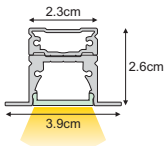

Seamless

STANDARD

Dimensions:

for Monochromatic, Tunable White:
39x54.6/87.9/ 104.6/121.3/154.6/204.6cm
Cutting Hole:
27x53.6/86.9/103.6/120.3/153.6/203.6cm

for RGBWW-RGBCW 84LED/m:
39x54.6/90.3/ 104.6/126/154.6/204.6cm
Cutting Hole:
27x53.6/89.3/103.6/125/153.6/203.6cm

for RGBWW-RGBCW 60LED/m, RGB 60LED/m, RGB 30LED/m:
39x54.6/84.6/ 104.6/124.6/154.6/204.6cm
Cutting Hole:
27x53.6/83.6/103.6/123.6/153.6/203.6cm

for RGB 96LED/m:
39x54.6/92.1/ 104.6/123.3/154.6/204.6cm
Cutting Hole:
27x53.6/81.1/103.6/122.3/153.6/203.6cm

Note:
Cutting hole must be 10mm shorter than the luminaire length.

SEAMLESS

Dimensions:

for Monochromatic, Tunable White:
39x52.3/88.7/ 102.3/119/152.3/202.3cm
Cutting Hole:
27x51.3/87.7/101.3/118/151.3/201.3cm

for RGB 96LED/m:
39x52.3/89.8/102.3/121/152.3/202.3cm
Cutting Hole:
27x51.3/88.8/101.3/120/151.3/201.3cm

Note:
Cutting hole must be 10mm shorter than the luminaire length.

Connectors

Input cable with IP connectors supplied as extra.